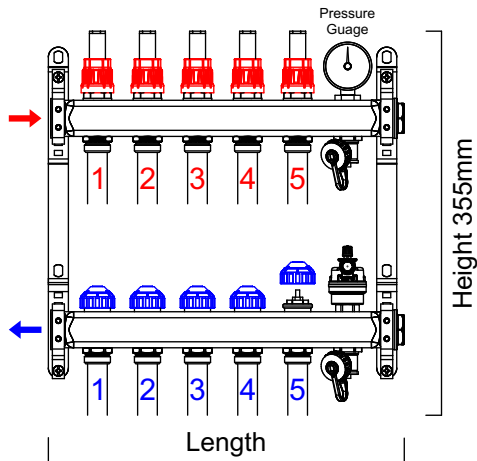

MANIFOLD DETAILS

5 port manifold
shown for example
purposes only

1" flow & return
connections

Portage	2 Ports	3 Ports	4 Ports	5 Ports	6 Ports	7 Ports	8 Ports	9 Ports	10 Ports	11 Ports	12 Ports
Length	205mm	255mm	305mm	355mm	405mm	455mm	505mm	555mm	605mm	655mm	705mm