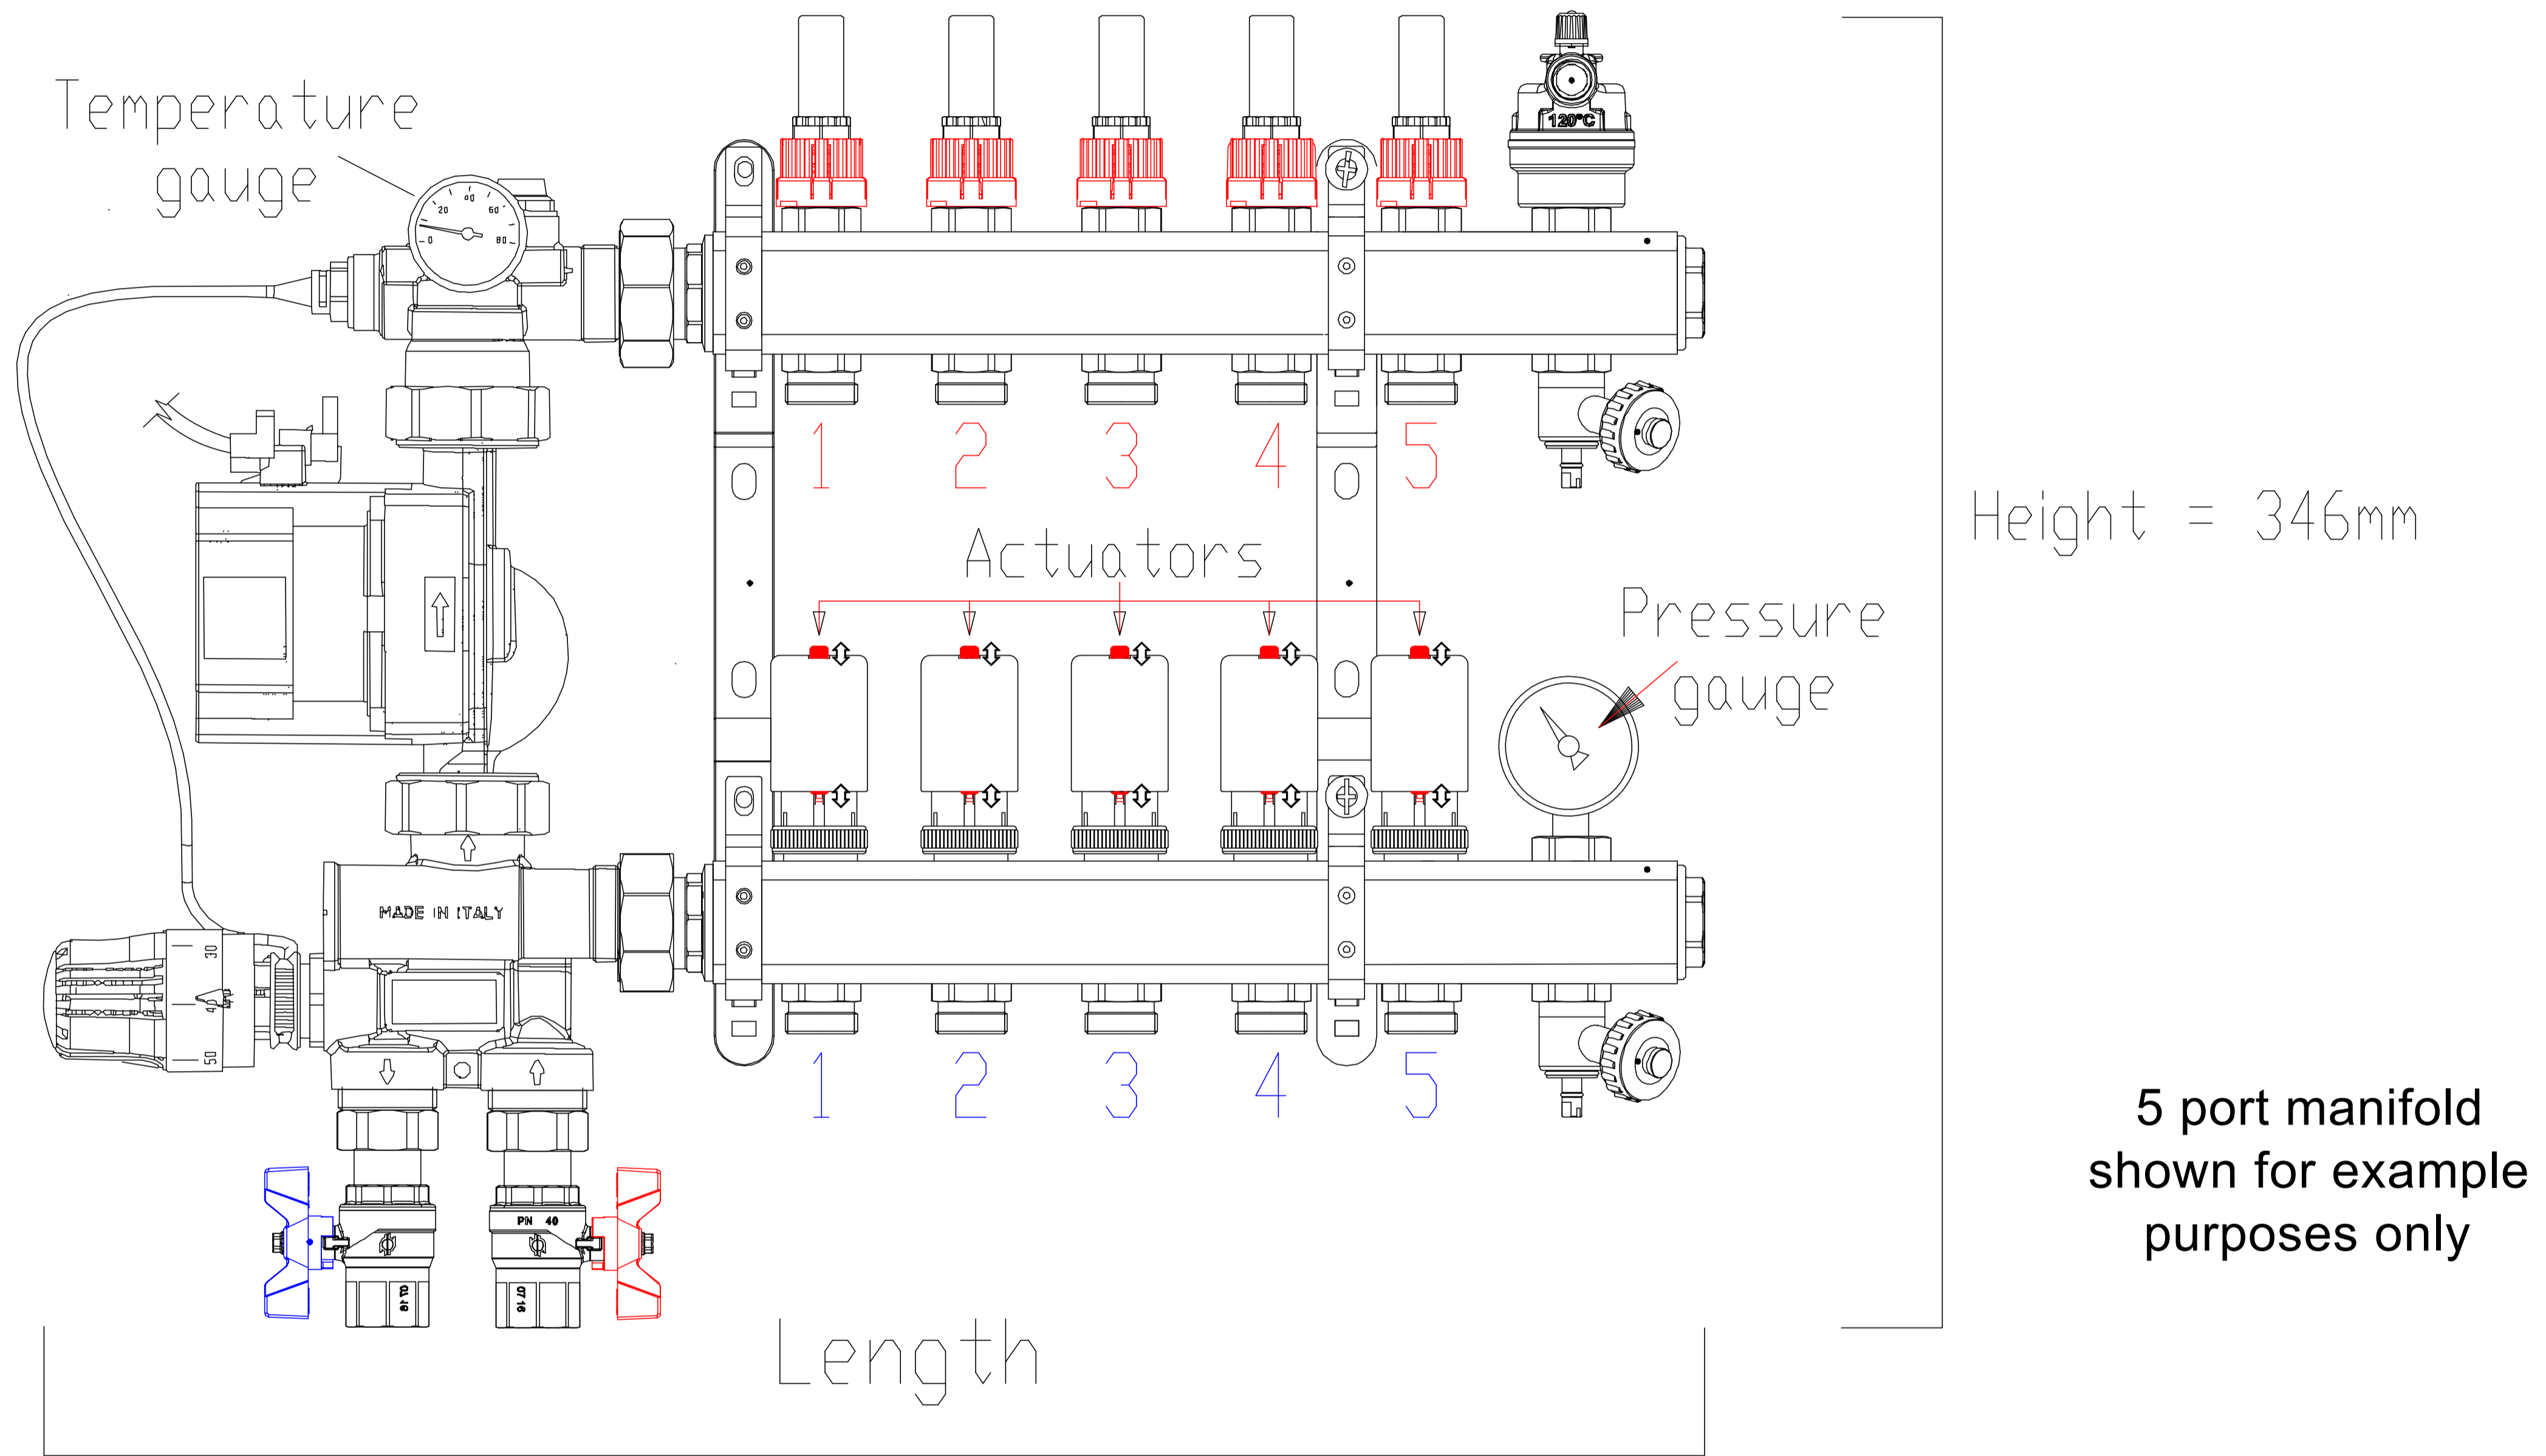

MANIFOLD DIMENSIONS

Portage	2 ports	3 ports	4 ports	5 ports	6 ports	7 ports	8 ports	9 ports	10 ports	11 ports	12 ports
Length mm	395mm	445mm	495mm	545mm	595mm	645mm	695mm	745mm	795mm	845mm	895mm